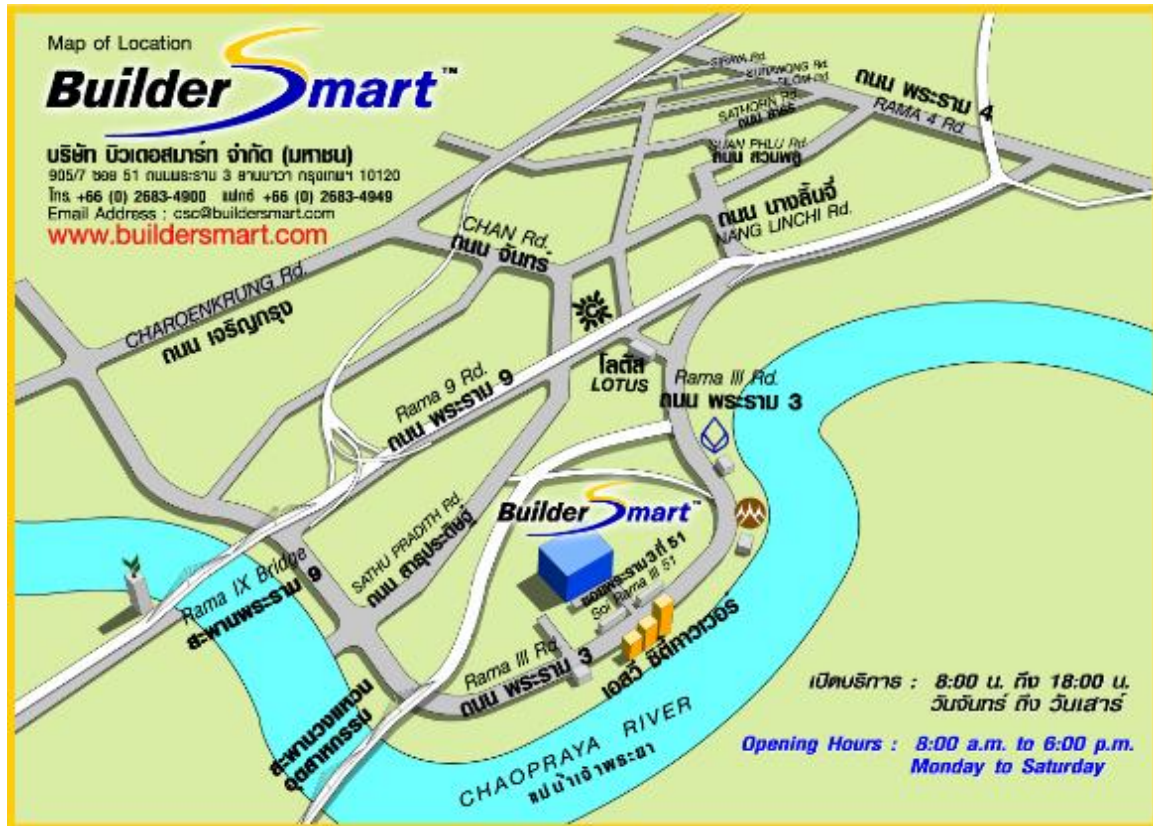

## MAP of BSM

BuilderSmart Public Company Limited., 905/7 Soi 51 Rama III Road, Bangpongpan, Yannawa, Bangkok 10120

Map & Directions to BuilderSmart Public Company Limited

From Sathorn/Silom Road: Take Narathiwas Road, heading to Rama 3 Road, and pass Narathiwas-Chan Intersection and Narathiwas-Ratchada Intersection until the end of the road. Turn right onto Rama 3 Road and use the bridge to cross the first intersection. Make a u-turn at Ratchada-SathuPradith Intersection. Turn left into Rama 3 Soi 51 and go straight for 50 meters.

From Sukhumvit Road: Take Narathiwas Road, heading to Rama 3 Road, and pass Ratchada-Rama 4 Intersection and Ratchada-Na Ranong Intersection and arrive on Rama 3 Road. Go pass the first traffic light intersection and cross 2 bridges. Make a u-turn at Ratchada-SathuPradith Intersection. Turn left into Rama 3 Soi 51 and go straight for 50 meters.

From Expressway I: Use the Rama 3 exit. Go straight, pass 2 traffic light intersections, and cross 2 bridges. Make a u-turn at Ratchada-SathuPradith Intersection. Turn left into Rama 3 Soi 51 and go straight for 50 meters.